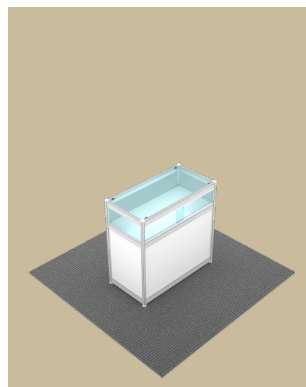

JD-F-15

Glass Display Case - Low v1

Glass counter with leg room.
Available option for lightings.

Dimension (HxWxD)
39" x 37" x 18"
100cm x 95cm x 45.5cm

Regular Price $295.00