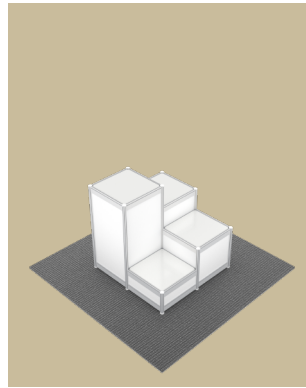

### Glass Display Case - Low v3

The glass counter includes the sliding doors, and provides a small storage.

Available option for lightings.

Dimension (HxWxD)  
39" x 37" x 18"  
100cm x 95cm x 45.5cm

**Regular Price \$355.00**