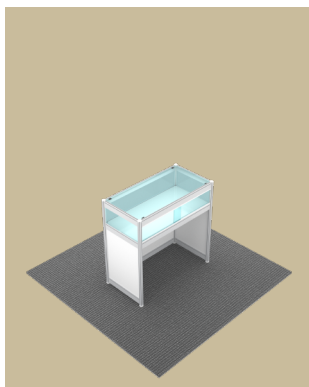

Furnishings & Accessories Menu

Jade Exhibition Ltd. | Head Office & Showroom

250 West Beaver Creek Rd., Unit 5, Richmond Hill, ON L4B 1C7, Canada

905.771.0088 / 905.771.0881 | info@jadedisplays.ca | www.jadeexhibition.ca

JD-F-09

Info Counter 39\"/>

The extra shelf space under the countertop.

Dimension (HxWxD)
39" x 37" x 18"
100cm x 95cm x 45.5cm

Regular Price $165.00

JD-F-10

Info Counter 39\"/>

The desk includes the sliding doors, and provides a small storage and shelf space under the table.

Dimension (HxWxD)
39" x 37" x 18"
100cm x 95cm x 45.5cm

Regular Price $210.00

JD-F-11

Info Counter 39\"/>

The high-end countertop. The desk that has leg room.

Dimension (HxWxD)
39" x 37" x 18"
100cm x 95cm x 45.5cm

Regular Price $180.00

JD-F-12

Info Counter 39\"/>

The high-end countertop. The counter built with full enclosure.

Dimension (HxWxD)
39" x 37" x 18"
100cm x 95cm x 45.5cm

Regular Price $210.00

JD-F-13

Info Counter 39\"/>

The high-end countertop. The extra shelf space under the countertop.

Dimension (HxWxD)
39" x 37" x 18"
100cm x 95cm x 45.5cm

Regular Price $195.00

JD-F-14

Info Counter 39\"/>

The high-end countertop. The desk includes the sliding doors, and provides a small storage and shelf space under the table.

Dimension (HxWxD)
39" x 37" x 18"
100cm x 95cm x 45.5cm

Regular Price $240.00

JD-F-15

Glass Display Case - Low v1

Glass counter with leg room.
Available option for lightings.

Dimension (HxWxD)
39" x 37" x 18"
100cm x 95cm x 45.5cm

Regular Price $295.00

JD-F-16

Glass Display Case - Low v2

Glass counter built with full enclosure.
Available option for lightings.

Dimension (HxWxD)
39" x 37" x 18"
100cm x 95cm x 45.5cm

Regular Price $325.00