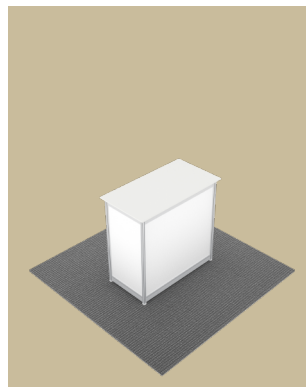

JD-F-11

Info Counter 39\"/>

The high-end countertop. The desk that has leg room.

Dimension (HxWxD)
39" x 37" x 18"
100cm x 95cm x 45.5cm

Regular Price $180.00

JD-F-12

Info Counter 39\"/>

The high-end countertop. The counter built with full enclosure.

Dimension (HxWxD)
39" x 37" x 18"
100cm x 95cm x 45.5cm

Regular Price $210.00