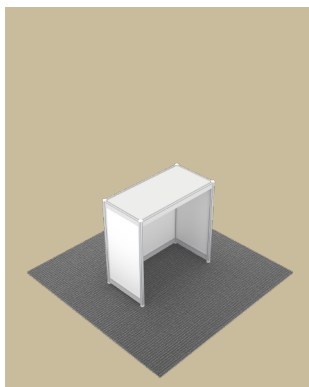

### Info Counter 30''H v1-1

The desk that has leg room.

Dimension (HxWxD)  
30'' x 37'' x 18''  
75cm x 95cm x 45.5cm

**Regular Price \$120.00**

### Info Counter 30''H v2-2

The extended countertop. The desk built with full enclosure.

Dimension (HxWxD)  
30'' x 37'' x 18''  
75cm x 95cm x 45.5cm

**Regular Price \$180.00**

### Info Counter 30''H v2-3

The extended countertop. The desk includes sliding doors, and provides you a small storage.

Dimension (HxWxD)  
30'' x 37'' x 18''  
75cm x 95cm x 45.5cm

**Regular Price \$210.00**