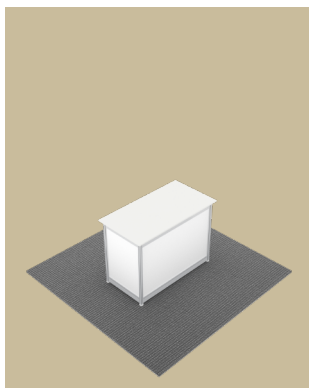

### Info Counter 30''H v1-1

The desk that has leg room.

Dimension (HxWxD)  
30'' x 37'' x 18''  
75cm x 95cm x 45.5cm

**Regular Price \$120.00**

### Info Counter 30''H v1-3

The desk includes sliding doors, provides you a small storage.

Dimension (HxWxD)  
30'' x 37'' x 18''  
75cm x 95cm x 45.5cm

**Regular Price \$180.00**

### Info Counter 30''H v2-1

The extended countertop. The leg room under the table.

Dimension (HxWxD)  
30'' x 37'' x 18''  
75cm x 95cm x 45.5cm

**Regular Price \$150.00**