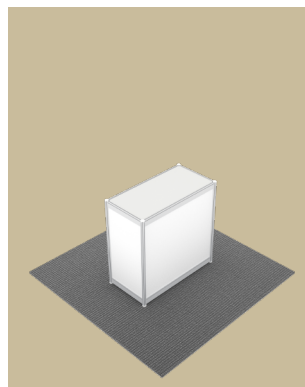

### Info Counter 30''H v1-1

The desk that has leg room.

Dimension (HxWxD)  
30'' x 37'' x 18''  
75cm x 95cm x 45.5cm

**Regular Price \$120.00**

### Info Counter 30''H v2-2

The extended countertop. The desk built with full enclosure.

Dimension (HxWxD)  
30'' x 37'' x 18''  
75cm x 95cm x 45.5cm

**Regular Price \$180.00**

### Info Counter 30''H v2-3

The extended countertop. The desk includes sliding doors, and provides you a small storage.

Dimension (HxWxD)  
30'' x 37'' x 18''  
75cm x 95cm x 45.5cm

**Regular Price \$210.00**

### Info Counter 39''H v1-1

The desk that has leg room.

Dimension (HxWxD)  
39'' x 37'' x 18''  
100cm x 95cm x 45.5cm

**Regular Price \$150.00**