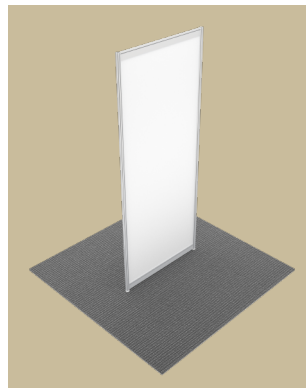

**JD-F-27**

Bar Chair

Adjustable height. Premium white leather pattern.

**Regular Price \$70.00**

**JD-F-28**

Swing Door

Matte white paint finish. Door handle with lock.

**Regular Price \$299.00**

**JD-F-29**

Folding Door

Folding door, glossy white paint surface. Door lock available.

**Regular Price \$269.00**

**JD-F-30**

System Wall

White surface panel.

Dimension (HxW)  
97" x 37"  
246cm x 95cm