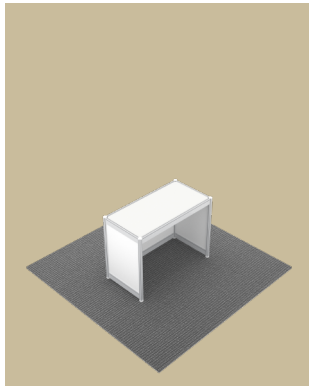

Furnishings & Accessories Menu

Jade Exhibition Ltd. | Head Office & Showroom

250 West Beaver Creek Rd., Unit 5, Richmond Hill, ON L4B 1C7, Canada

905.771.0088 / 905.771.0881 | info@jadedisplays.ca | www.jadeexhibition.ca