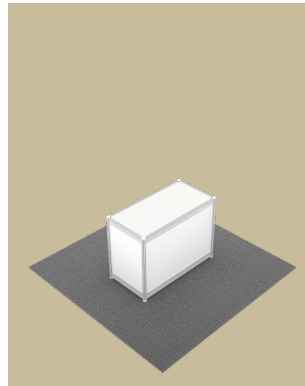

### Info Counter 30''H v1-1

The desk that has leg room.

Dimension (HxWxD)  
30'' x 37'' x 18''  
75cm x 95cm x 45.5cm

**Regular Price \$120.00**