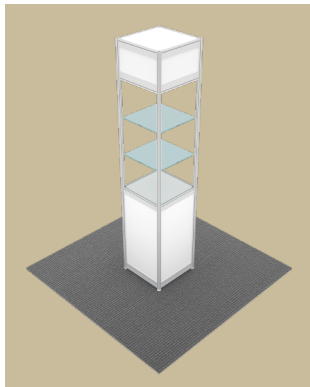

### Glass Display Case - Low v3

The glass counter includes the sliding doors, and provides a small storage.

Available option for lightings.

Dimension (HxWxD)  
39" x 37" x 18"  
100cm x 95cm x 45.5cm

**Regular Price \$355.00**

### Display Counter

Each surface is 18" (45.5cm) by 18" (45.5cm). 4 variety of height such as 10" (25cm), 20" (50cm), 30" (75cm), and 39" (100cm).

Dimension (WxD)  
37" x 37"  
95cm x 95cm

**Regular Price \$320.00**