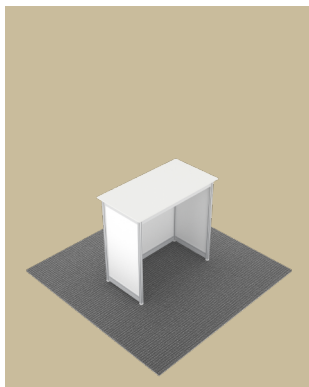

Furnishings & Accessories Menu

Jade Exhibition Ltd. | Head Office & Showroom

250 West Beaver Creek Rd., Unit 5, Richmond Hill, ON L4B 1C7, Canada

905.771.0088 / 905.771.0881 | info@jadedisplays.ca | www.jadeexhibition.ca

JD-F-09

Info Counter 39\"/>

The extra shelf space under the countertop.

Dimension (HxWxD)
39" x 37" x 18"
100cm x 95cm x 45.5cm

Regular Price $165.00

JD-F-10

Info Counter 39\"/>

The desk includes the sliding doors, and provides a small storage and shelf space under the table.

Dimension (HxWxD)
39" x 37" x 18"
100cm x 95cm x 45.5cm

Regular Price $210.00

JD-F-11

Info Counter 39\"/>

The high-end countertop. The desk that has leg room.

Dimension (HxWxD)
39" x 37" x 18"
100cm x 95cm x 45.5cm

Regular Price $180.00

JD-F-12

Info Counter 39\"/>

The high-end countertop. The counter built with full enclosure.

Dimension (HxWxD)
39" x 37" x 18"
100cm x 95cm x 45.5cm

Regular Price $210.00

JD-F-13

Info Counter 39\"/>

The high-end countertop. The extra shelf space under the countertop.

Dimension (HxWxD)
39" x 37" x 18"
100cm x 95cm x 45.5cm

Regular Price $195.00

JD-F-14

Info Counter 39\"/>

The high-end countertop. The desk includes the sliding doors, and provides a small storage and shelf space under the table.

Dimension (HxWxD)
39" x 37" x 18"
100cm x 95cm x 45.5cm

Regular Price $240.00

JD-F-15

Glass Display Case - Low v1

Glass counter with leg room.
Available option for lightings.

Dimension (HxWxD)
39" x 37" x 18"
100cm x 95cm x 45.5cm

Regular Price $295.00

JD-F-16

Glass Display Case - Low v2

Glass counter built with full enclosure.
Available option for lightings.

Dimension (HxWxD)
39" x 37" x 18"
100cm x 95cm x 45.5cm

Regular Price $325.00