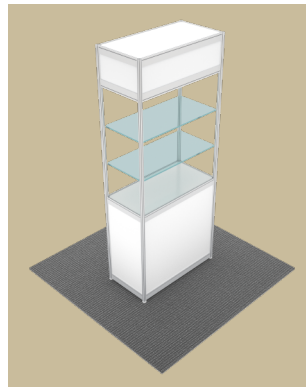

### Display Counter

Each surface is 18" (45.5cm) by 18" (45.5cm). 4 variety of height such as 10" (25cm), 20" (50cm), 30" (75cm), and 39" (100cm).

Dimension (WxD)  
37" x 37"  
95cm x 95cm

**Regular Price \$320.00**

### Glass Display Case - High v1

Tall glass display case with glass shelves.

Available option for lightings.

Dimension (HxWxD)  
97" x 18" x 18"  
246cm x 45.5cm x 45.5cm

**Regular Price \$335.00**

### Glass Display Case - High v2

Tall glass display case with wide glass shelves.

Available option for lightings.

Dimension (HxWxD)  
97" x 37" x 18"  
246cm x 95cm x 45.5cm

**Regular Price \$595.00**