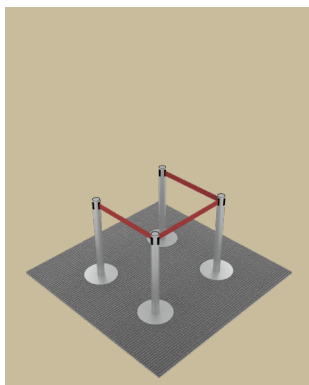

**JD-F-39**

**Stanchion**

Polished metal finish, and fabric rope in red.

Maximum rope length is 39"  
(100cm)

**Regular Price \$50.00**

**JD-F-40**

**Rolling Clothing Rack**

Portable cloth rack. Adjustable height.