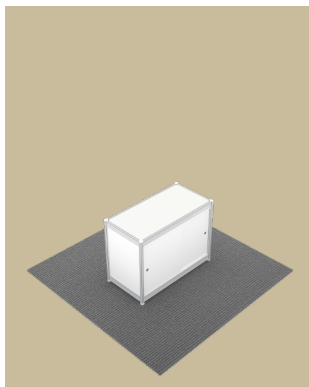

Furnishings & Accessories Menu

Jade Exhibition Ltd. | Head Office & Showroom

250 West Beaver Creek Rd., Unit 5, Richmond Hill, ON L4B 1C7, Canada

905.771.0088 / 905.771.0881 | info@jadedisplays.ca | www.jadeexhibition.ca

JD-F-01

Info Counter 30''H v1-1

The desk that has leg room.

Dimension (HxWxD)
30'' x 37'' x 18''
75cm x 95cm x 45.5cm

Regular Price $120.00

JD-F-02

Info Counter 30''H v1-2

The counter built with full enclosure.

Dimension (HxWxD)
30'' x 37'' x 18''
75cm x 95cm x 45.5cm

Regular Price $150.00

JD-F-03

Info Counter 30''H v1-3

The desk includes sliding doors, provides you a small storage.

Dimension (HxWxD)
30'' x 37'' x 18''
75cm x 95cm x 45.5cm

Regular Price $180.00

JD-F-04

Info Counter 30''H v2-1

The extended countertop. The leg room under the table.

Dimension (HxWxD)
30'' x 37'' x 18''
75cm x 95cm x 45.5cm

Regular Price $150.00

JD-F-05

Info Counter 30''H v2-2

The extended countertop. The desk built with full enclosure.

Dimension (HxWxD)
30'' x 37'' x 18''
75cm x 95cm x 45.5cm

Regular Price $180.00

JD-F-06

Info Counter 30''H v2-3

The extended countertop. The desk includes sliding doors, and provides you a small storage.

Dimension (HxWxD)
30'' x 37'' x 18''
75cm x 95cm x 45.5cm

Regular Price $210.00

JD-F-07

Info Counter 39''H v1-1

The desk that has leg room.

Dimension (HxWxD)
39'' x 37'' x 18''
100cm x 95cm x 45.5cm

Regular Price $150.00

JD-F-08

Info Counter 39''H v1-2

The counter built with full enclosure.

Dimension (HxWxD)
39'' x 37'' x 18''
100cm x 95cm x 45.5cm

Regular Price $180.00