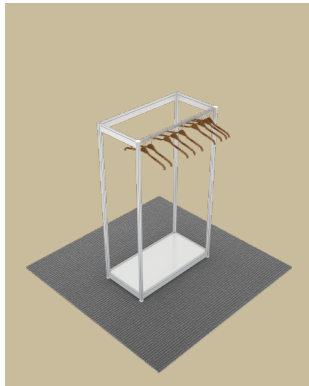

Furnishings & Accessories Menu

Jade Exhibition Ltd. | Head Office & Showroom

250 West Beaver Creek Rd., Unit 5, Richmond Hill, ON L4B 1C7, Canada

905.771.0088 / 905.771.0881 | info@jadedisplays.ca | www.jadeexhibition.ca

JD-F-33

Garment Rack v1

Single tier cloth rack.

Dimension (HxWxD)
69" x 37" x 18"
175cm x 95cm x 45.5cm

Regular Price $50.00