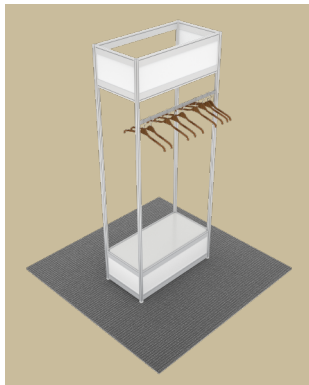

**JD-F-33**

**Garment Rack v1**

Single tier cloth rack.

Dimension (HxWxD)  
69" x 37" x 18"  
175cm x 95cm x 45.5cm

**Regular Price \$50.00**

**JD-F-34**

**Garment Rack v2**

Double tier cloth rack.

Dimension (HxWxD)  
78" x 37" x 18"  
200cm x 95cm x 45.5cm

**Regular Price \$70.00**

**JD-F-35**

**Garment Rack v3**

Single tier cloth rack, display shelf.  
*Available option for lightings.*

Dimension (HxWxD)  
97" x 37" x 18"  
246cm x 95cm x 45.5cm