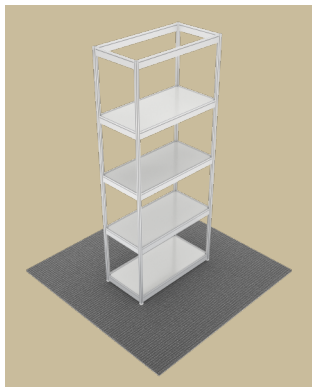

**JD-F-29**

Folding Door

Folding door, glossy white paint surface. Door lock available.

**Regular Price \$269.00**

**JD-F-30**

System Wall

White surface panel.

Dimension (HxW)  
97" x 37"  
246cm x 95cm

**Regular Price \$60.00**

**JD-F-31**

Shelving Rack v1

Basic shelving unit.

Dimension (HxWxD)  
97" x 37" x 18"  
246cm x 95cm x 45.5cm

**Regular Price \$210.00**

**JD-F-32**

Shelving Rack v2